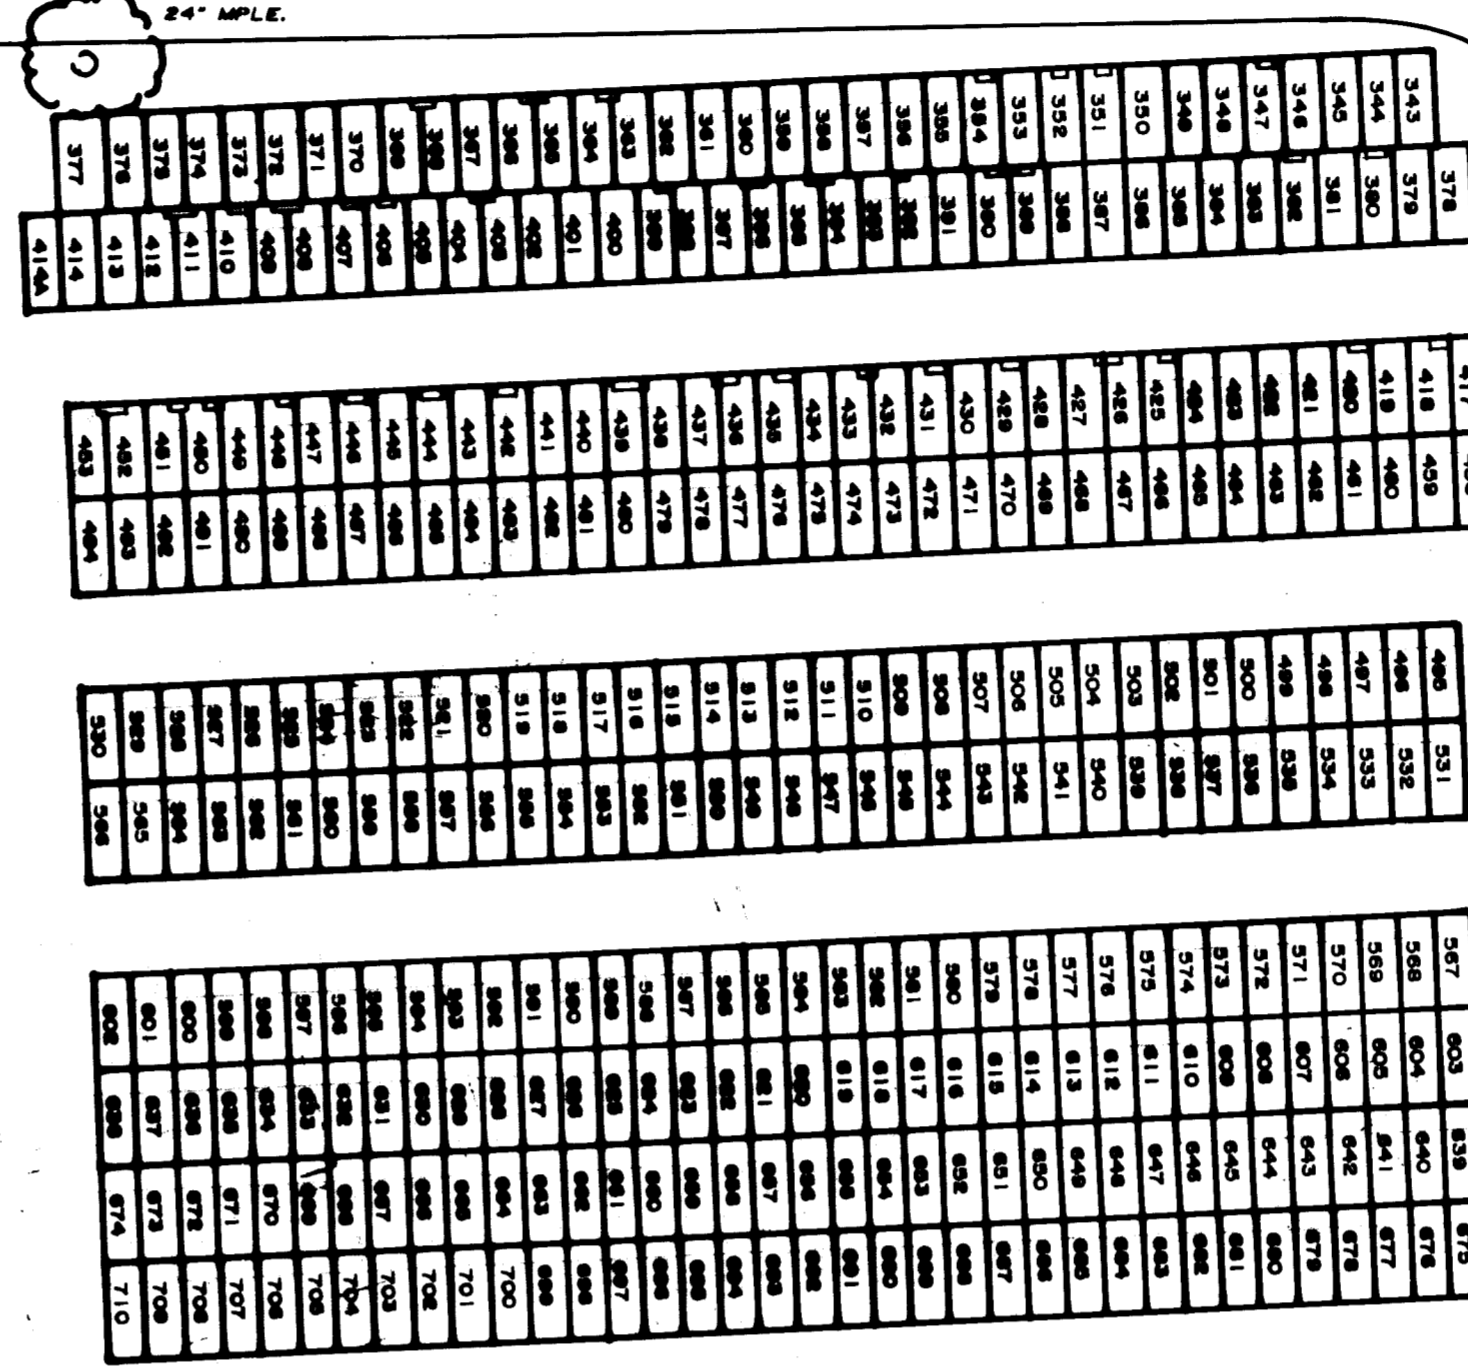

SECTION II

SECTION VI

SECTION V

SECTION I

LOIS V. HARNETT

MICHAEL W. HAYES

SIV PETERSSON HARVEY

CAROLYN E. COOK

SAM FRIEDMAN

**SECTION VII
ELLINGTON CEMETERY**

Scale: 1" = 20'