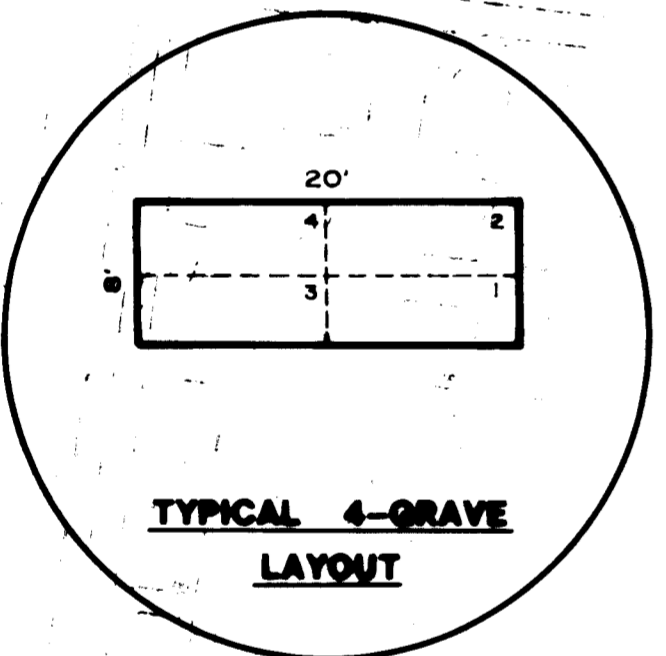

LOIS V. HARNETT

MICHAEL W. HAYES

SIV PETERSSON HARVEY

CAROLYN E. COOK

SAM FRIEDMAN

**SECTION VII
ELLINGTON CEMETERY**

Scale: 1" = 20'