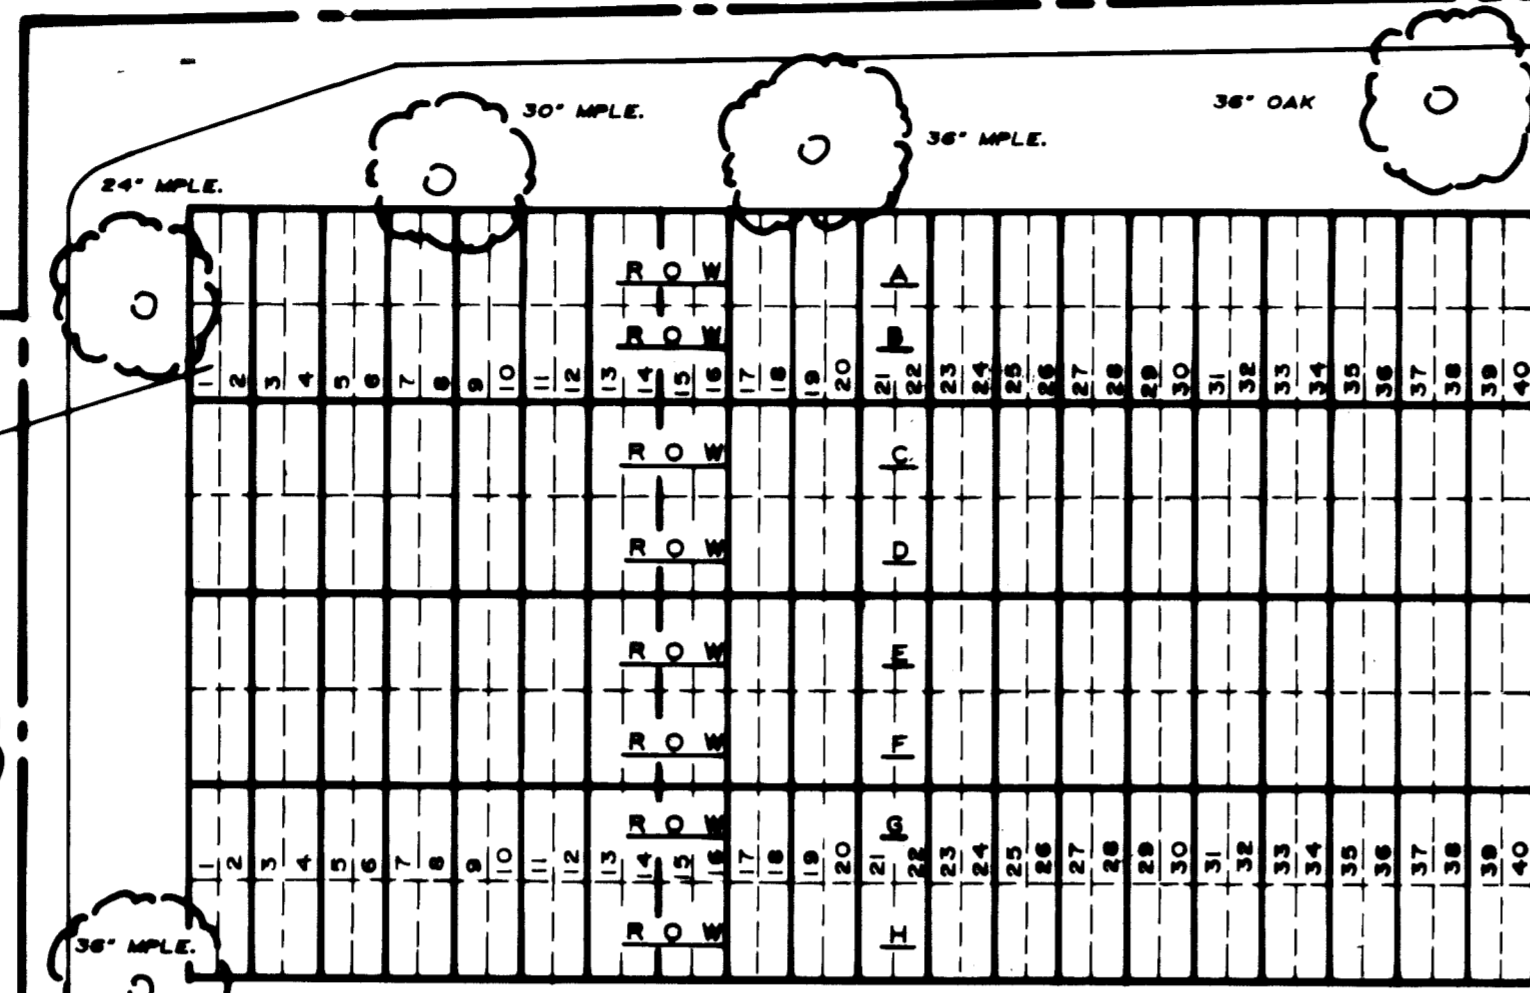

SECTION II

SECTION VI

SECTION V

SECTION I

LOIS V. HARNETT

MICHAEL W. HAYES

SIV PETERSSON HARVEY

CAROLYN E. COOK

SAM FRIEDMAN

**SECTION VII
ELLINGTON CEMETERY**

Scale: 1" = 20'